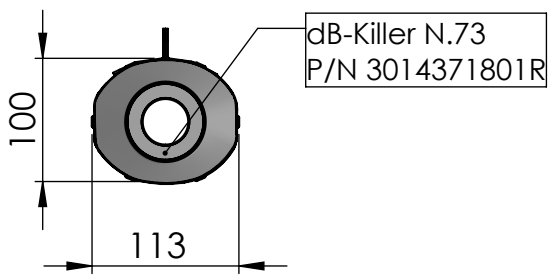

Ⓐ Fitting kit for Yamaha Tracer 900 P/N 3014372602R

## ART. 14372EB - SPARE PARTS

YAMAHA TRACER 9 / GT / GT+

(Also fits 35kW & 70kW versions) (Fits with original center stand)

FULL SYSTEM 3/1 - LV RACE - STAINLESS STEEL

(B) Fitting kit for Yamaha XSR 900 P/N 3014371602R  
Use the parts with (A) baloon from TRACER Fitting kit P/N 3014371601

## ART. 14372EB - SPARE PARTS

YAMAHA XSR 900

(Also fits 35kW & 70kW versions) (Fits with original center stand)

FULL SYSTEM 3/1 - LV RACE - STAINLESS STEEL