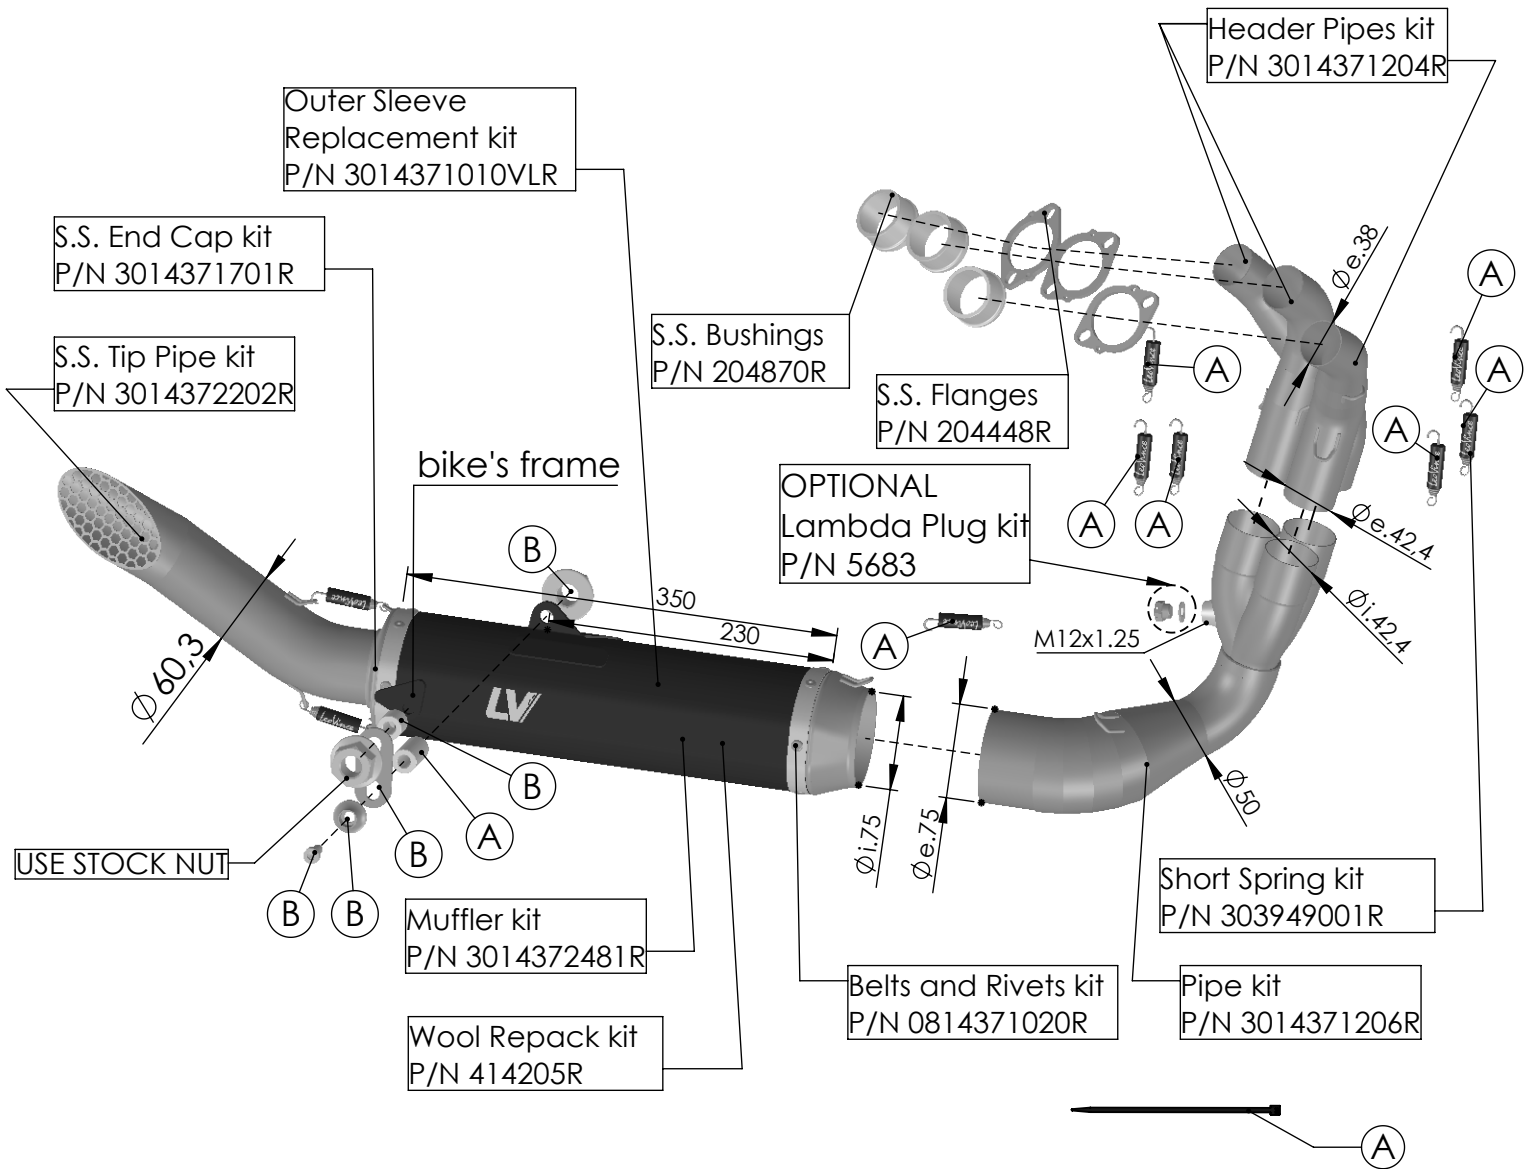

Ⓐ Fitting kit for Yamaha Tracer 900 P/N 3014372602R

## ART. 14372EB - SPARE PARTS

YAMAHA TRACER 9 / GT / GT+

(Also fits 35kW & 70kW versions) (Fits with original center stand)

FULL SYSTEM 3/1 - LV RACE - STAINLESS STEEL

(B) Fitting kit for Yamaha XSR 900 P/N 3014371602R  
Use the parts with (A) baloon from TRACER Fitting kit P/N 3014371601

## ART. 14372EB - SPARE PARTS

YAMAHA XSR 900

(Also fits 35kW & 70kW versions) (Fits with original center stand)

FULL SYSTEM 3/1 - LV RACE - STAINLESS STEEL