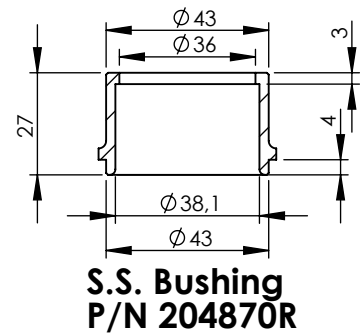

Ⓐ Fitting kit for Yamaha Tracer 900 P/N 3014372602R

## ART. 14372EB - SPARE PARTS

YAMAHA TRACER 9 / GT / GT+

(Also fits 35kW & 70kW versions) (Fits with original center stand)

FULL SYSTEM 3/1 - LV RACE - STAINLESS STEEL

(B) Fitting kit for Yamaha XSR 900 P/N 3014371602R  
Use the parts with (A) baloon from TRACER Fitting kit P/N 3014371601

## ART. 14372EB - SPARE PARTS

YAMAHA XSR 900

(Also fits 35kW & 70kW versions) (Fits with original center stand)

FULL SYSTEM 3/1 - LV RACE - STAINLESS STEEL