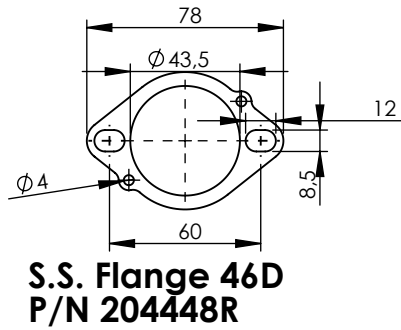

Ⓐ Fitting kit for Yamaha Tracer 900 P/N 3014372602R

## ART. 14372EB - SPARE PARTS

YAMAHA TRACER 9 / GT / GT+

(Also fits 35kW & 70kW versions) (Fits with original center stand)

FULL SYSTEM 3/1 - LV RACE - STAINLESS STEEL

(B) Fitting kit for Yamaha XSR 900 P/N 3014371602R  
Use the parts with (A) baloon from TRACER Fitting kit P/N 3014371601

## ART. 14372EB - SPARE PARTS

YAMAHA XSR 900

(Also fits 35kW & 70kW versions) (Fits with original center stand)

FULL SYSTEM 3/1 - LV RACE - STAINLESS STEEL